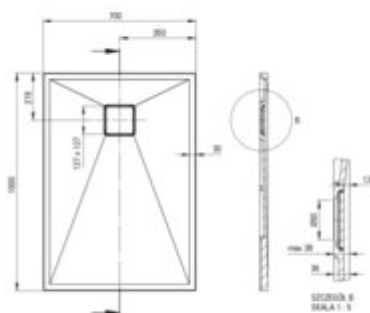

CORREO

Granite shower tray, rectangular

Product code: KQR_T75B

EAN: 5907650837817

Color: anthracite metallic

Warranty [years]: 10

Finish	anthracite metallic
Material	granite
Shape	rectangular
Width [mm]	700
Length [mm]	1000
Height [mm]	36
Installation method	directly on the spout, on the construction material support, on the floor level
Drain diameter	90
possibility to cut to size	yes
Hydrophobicity	yes

Features:

- Properties of Deante granite: resistance to impact, high temperature, discoloration, therm
- Hydrophobic properties repel water molecules
- For installation at floor level, directly on the screed or supported by construction mater
- Possibility of cutting the granite shower tray
- Warning! The NHC_029C siphon fits this shower tray
- Warning! The NHC_029D siphon fits this shower tray
- Dedicated cleaning agent, safe for cleaned surfaces
- Only the best materials, the quality of which has been confirmed by laboratory tests
- The finish enriched with silver ions adds antiseptic properties
- Anti-slip properties of granite shower trays