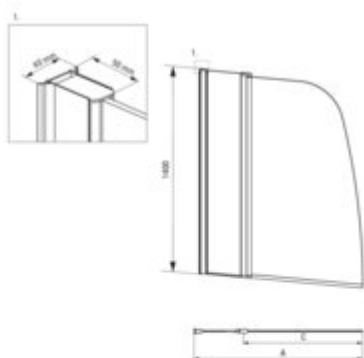

ALPINIA Bath screen

Product code: KGA_073P

EAN: 5908212070222

Color: chrome

Warranty [years]: 5

ALPINIA			
Model	Size	A [mm]	C [mm]
KGA 073P	800 x 2000 x 1400	1150 x 1400	800

Finish	chrome
Width [mm]	1150
Height [mm]	1400
Glass finish	transparent
Glass thickness [mm]	6
Active cover	yes
Adjustment range from [mm]	-15
Masking of assembly elements	yes
Profiles levelling the curvature of the walls	yes
Reversible screen	yes
Lifting hinges	yes
Telescopic profile lifting system that allows the screen to be closed inside	no