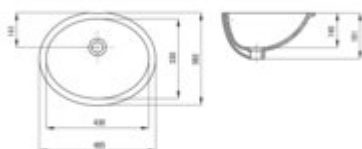

ALPINIA

Ceramic washbasin, undermount

Product code: CGA_6U5U

EAN: 5907650831426

Color: white

Warranty [years]: 10

Finish	white
Material	ceramic
Installation method	undermount
Width [mm]	330
Length [mm]	430
Height [mm]	191
Depth [mm]	140

Features:

- Hard and durable ceramics does not lose its properties with long use
- Antibacterial coating, preventing the growth of microorganisms
- Dedicated cleaning agent, safe for cleaned surfaces