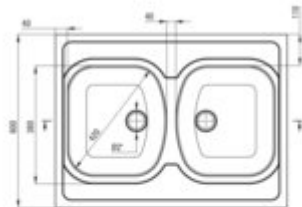

TANGO

Steel sink, 2-bowl

Product code: ZM6_3200

EAN: 5907650845836

Color: décor

Warranty [years]: 2

Sink

Finish	décor
Surface type	décor
Material	steel 201
Installation method	lay-on
Number of bowls	2
Minimum cabinet width [mm]	800
Width [mm]	600
Length [mm]	800
Height [mm]	130
Bowl depth [mm]	130
2nd bowl depth [mm]	130
Reversible	no
Equipped with accessories	yes
Drain diameter	2"

Sink waste kit

Finish	steel
Plug type	manual
Low siphon/ Space saver	yes
possibility to connect a dishwasher/ washing machine	yes

Features:

- High-strength stainless steel
- The sink is equipped with fittings with a connection to the dishwasher
- Natural antiseptic properties of steel
- The décor finish has increased scratch resistance
- Dedicated cleaning agent, safe for cleaned surfaces
- Self-drilling tap hole - without voiding the warranty.