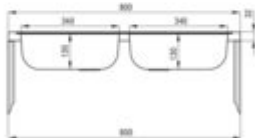

TANGO

Steel sink, 2-bowl

Product code: ZM6_3200

EAN: 5907650845836

Color: décor

Warranty [years]: 2

Sink

Finish	décor
Surface type	décor
Material	steel 201
Installation method	lay-on
Number of bowls	2
Minimum cabinet width [mm]	800
Width [mm]	600
Length [mm]	800
Height [mm]	130
Bowl depth [mm]	130
2nd bowl depth [mm]	130
Reversible	no
Equipped with accessories	yes
Drain diameter	2"

Sink waste kit

Finish	steel
Plug type	manual
Low siphon/ Space saver	yes
possibility to connect a dishwasher/ washing machine	yes

Features:

- High-strength stainless steel
- The sink is equipped with fittings with a connection to the dishwasher
- Natural antiseptic properties of steel
- The décor finish has increased scratch resistance
- Dedicated cleaning agent, safe for cleaned surfaces
- Self-drilling tap hole - without voiding the warranty.