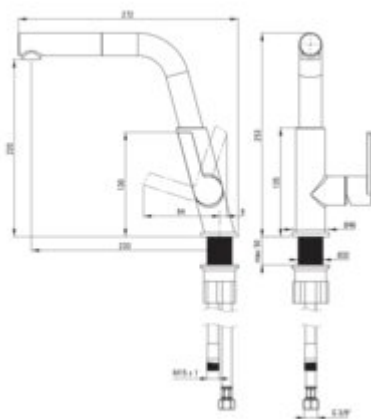

SILIA Kitchen tap

Product code: BQS_Z73M

EAN: 5907650874133

Color: gold

Warranty [years]: 7

Mixer

Finish	gold
Material	brass
Mixer type	single-handle, mixer
Installation method	standing
Total mixer height [mm]	253
Flow class [l/min]	Z - 4-9 l/min
Acoustic group [dB]	II (20 < x <= 30)
Check valves	yes

Mixer cartridge

Ceramic cartridge size	25 mm
------------------------	-------

Spout

Spout type	pull-out, swivel
Mixer spout range [mm]	233

Aerator

Aerator type	swivel
Aerator size	M18.5

Connecting hose

Length [mm]	450
Installation thread	3/8"
Connection thread	M8

Hose

Length [mm]	1500
Braid type	single-braided

Features:

- The mixer body is made of the highest quality brass
- The mixer is equipped with a stream aerator
- The movable aerator allows you to direct the water stream
- The mixer with functional pull-out spout
- The mounting sleeve facilitates the installation of the mixer
- 45 cm connection hoses included
- Z flow class (4-9 l/min) allowing for water consumption reduction
- The mixer is equipped with non-return valves so that the mixed water does not flow back in
- Only the best materials, the quality of which has been confirmed by laboratory tests
- Cleaning agent for fixtures in all colors available
- Coating applied using the PVD method
- Deante Design Studio Collection