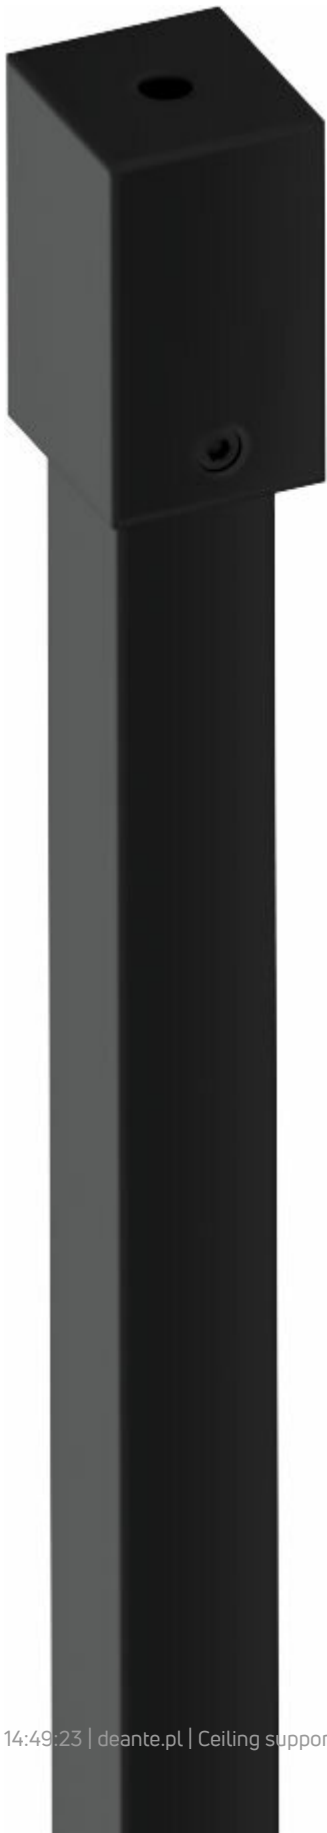

PRIZMA
Ceiling support rod

Product code: KTJ_N60S

EAN: 5907650862857

Color: nero

Warranty [years]: 2

Finish	nero
Shape	rectangular
Length [mm]	620
installation	possibility of assembly with a fixed wall
Railings	cabin stiffening
Tempered glass TOTAL WHITE	no