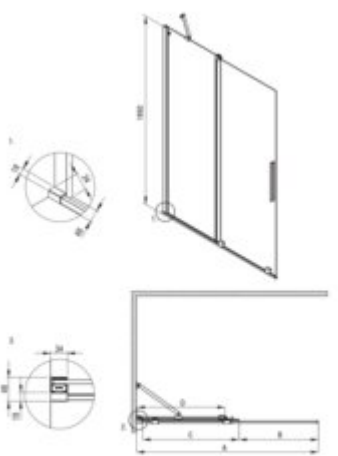

PRIZMA

Shower wall, walk-in

Product code: KTJ_F38R

EAN: 5907650889403

Color: brushed steel

Warranty [years]: 5

Model	Size	A (mm)	B (mm)	C (mm)	D (mm)
KTJ K38R	800x1950	780-800	310	420	370
KTJ K38R	900x1950	880-900	360	470	420
KTJ K38R	1000x1950	980-1000	410	520	470
KTJ K38R	1200x1950	1180-1200	510	620	570
KTJ K38R	1400x1950	1380-1400	610	720	670

Finish	brushed steel
Width [mm]	800
Height [mm]	1950
Glass finish	transparent
Glass thickness [mm]	6
Active cover	yes
Side dimension [mm]	800
Railings	short to perpendicular wall/long to parallel wall
Reversible doors	yes
Installation without shower tray possible	yes
Possibility to install a railing to a perpendicular wall	yes

Features:

- Only the best materials, the quality of which has been confirmed by laboratory tests
- Hydrophobic Active-Cover coating that makes it easier for water to run off the glass
- Dedicated to Active Cover surfaces
- Possibility to install the cabin without a shower tray, directly on the tiles
- Safe and durable tempered glass
- Resistance to impacts, chemicals and stains in accordance with PN-EN 14428+A1:2008 norm, c
- Dedicated cleaning agent, safe for cleaned surfaces
- Free combination of elements
- The set includes two rails - short and long