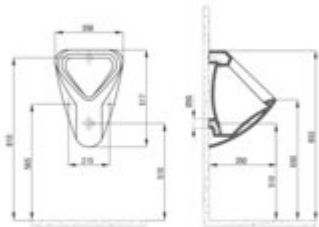

PEONIA

Urinal, wall-mounted

Product code: CDE_6P2W

EAN: 5908212072219

Color: white

Warranty [years]: 10

Finish	white
Material	ceramic
Width [mm]	358
Length [mm]	517
Depth [mm]	350
Bottom water connection	yes

Features:

- Hard and durable ceramics does not lose its properties with long use
- Antibacterial coating, preventing the growth of microorganisms
- Dedicated cleaning agent, safe for cleaned surfaces