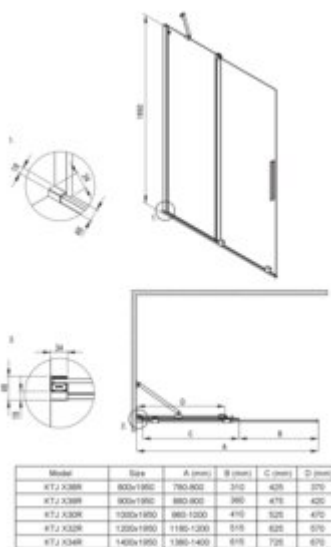

**PRIZMA**  
Shower cabin, rectangular

**Product code:** KPNDP12S09

**EAN:** 5907650899464

**Color:** titanium

**Warranty [years]:** 5

**Showe cabin (KTJ\_D32R)**

Width [mm]	1200
Height [mm]	1950
Glass finish	transparent
Glass thickness [mm]	6
Active cover	yes
Side dimension [mm]	1200
Railings	short to perpendicular wall/long to parallel wall
Tempered glass TOTAL WHITE	no
Reversible doors	yes
Installation without shower tray possible	yes
Possibility to install a railing to a perpendicular wall	yes

**Showe cabin (KTJ\_D39P)**

Width [mm]	900
Height [mm]	1950
Glass finish	transparent
Glass thickness [mm]	6
Active cover	yes
Side dimension [mm]	880
Tempered glass TOTAL WHITE	no
Reversible doors	yes
Installation without shower tray possible	yes