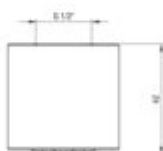

SILIA

Fixed shower head, 1-function

Product code: NQS_N30K

EAN: 5907650819011

Color: nero

Warranty [years]: 2

Aerator

Aerator type	silicone, swivel
Stream type	rain
Aerator size	M24
Thread type	external

Shower overhead

Finish	nero
Shape	round
Material	brass
thickness	42
Diameter [mm]	42
Number of functions	1
Anti-calc	yes
Stream type	rain
Flow class [l/min]	12 ≤ A < 15 (12 - 14.9)

Features:

- Deante Design Studio Collection
- Noble form and timeless simplicity
- Innovative, durable and easy to clean Nero coating
- Anti-calc system facilitating the removal of limescale deposits
- Dedicated cleaning agent, safe for cleaned surfaces
- Silicone aerator for easy limescale removal
- Only the best materials, the quality of which has been confirmed by laboratory tests