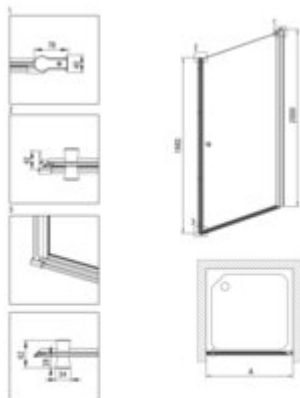

KERRIA PLUS

Shower cabin, square

Product code: KKNOW08S08

EAN: 5907650885221

Color: chrome

Warranty [years]: 5

Model	Size (mm)	A (mm)	a = K1200P302 (mm)	b = K76_K234 (mm)
K7604K42P = K76_K234	900x900	475-900	105-900	900-930
K7604K42P = K76_K234	900x1200	575-900	105-900	900-930
K7604K42P = K76_K234	1050x1200	675-1050	105-900	900-930
K7604K42P = K76_K234	900x1200	775-900	105-900	900-930
K7604K42P = K76_K234	900x1500	875-900	105-900	900-930

Showe cabin (KTSW042P)

Finish	chrome
Width [mm]	800
Height [mm]	2000
Glass finish	transparent
Glass thickness [mm]	6
Active cover installation	yes
	to be completed with KTS doors , to be completed with KTS walk-in
Side dimension [mm]	800
Masking of assembly elements	yes
Profiles levelling the curvature of the walls	yes
Holders	with safety
Tempered glass TOTAL WHITE	yes
Reversible doors	yes
Silent closing	yes
Installation without shower tray possible	yes
Lifting hinges	yes
Hinges flush with the glass	no

Showe cabin (KTS_038P)

Finish	chrome
Width [mm]	800
Height [mm]	2000
Glass finish	transparent
Glass thickness [mm]	6
Active cover installation	yes
	to be completed with KTS doors , to be completed with KTS walk-in , possibility of assembly with a KTS movable panel
Side dimension [mm]	770
Adjustment range from [mm]	700
Adjustment range up to [mm]	1200
Masking of assembly elements	yes
Profiles levelling the curvature of the walls	yes
Railings	adjustable stiffening the cabin
Tempered glass TOTAL WHITE	yes
Installation without shower tray possible	yes