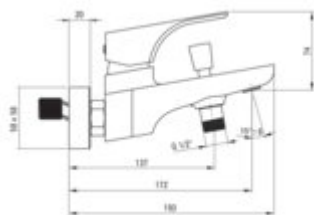

HIACYNT

Bath mixer, wall-mounted

Product code: BQH_N10M

EAN: 5908212074220

Color: nero

Warranty [years]: 7

Mixer

Finish	nero
Material	brass
Mixer type	single-handle, mixer
Installation method	wall-mounted
Flow class [l/min]	S - 15.1-19.8 l/min
Acoustic group [dB]	I (x <= 20)

Mixer cartridge

Ceramic cartridge size	35 mm
------------------------	-------

Spout

Spout type	still
Mixer spout range [mm]	172
Material	brass

Function switch

Switch type	pressure with lock
-------------	--------------------

Aerator

Aerator type	swivel, flat
Aerator size	M24

Features:

- The mixer body is made of the highest quality brass
- The mixer is equipped with a stream aerator
- The movable aerator allows you to direct the water stream
- Innovative, durable and easy to clean Nero coating
- Modern design with a hint of timelessness
- Dedicated cleaning agent, safe for cleaned surfaces
- Only the best materials, the quality of which has been confirmed by laboratory tests
- Cleaning agent for fixtures in all colors available