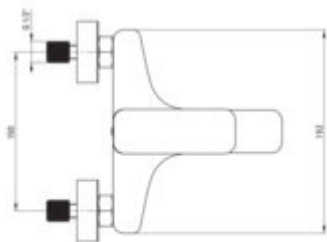

HIACYNT

Bath mixer, wall-mounted

Product code: BQH_N10M

EAN: 5908212074220

Color: nero

Warranty [years]: 7

Mixer

Finish	nero
Material	brass
Mixer type	single-handle, mixer
Installation method	wall-mounted
Flow class [l/min]	S - 15.1-19.8 l/min
Acoustic group [dB]	I (x <= 20)

Mixer cartridge

Ceramic cartridge size	35 mm
------------------------	-------

Spout

Spout type	still
Mixer spout range [mm]	172
Material	brass

Function switch

Switch type	pressure with lock
-------------	--------------------

Aerator

Aerator type	swivel, flat
Aerator size	M24

Features:

- The mixer body is made of the highest quality brass
- The mixer is equipped with a stream aerator
- The movable aerator allows you to direct the water stream
- Innovative, durable and easy to clean Nero coating
- Modern design with a hint of timelessness
- Dedicated cleaning agent, safe for cleaned surfaces
- Only the best materials, the quality of which has been confirmed by laboratory tests
- Cleaning agent for fixtures in all colors available