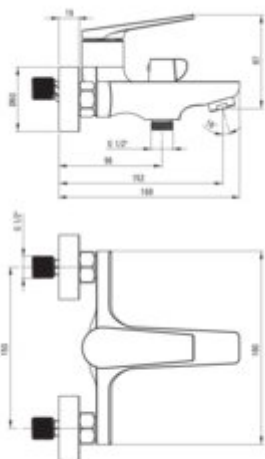

## Mixer

|                     |                      |
|---------------------|----------------------|
| Finish              | chrome               |
| Material            | brass                |
| Mixer type          | single-handle, mixer |
| Installation method | wall-mounted         |
| Flow class [l/min]  | S - 15.1-19.8 l/min  |
| Acoustic group [dB] | II (20 < x <= 30)    |

## Mixer cartridge

|                        |       |
|------------------------|-------|
| Ceramic cartridge size | 30 mm |
|------------------------|-------|

## Aerator

|              |           |
|--------------|-----------|
| Aerator type | honeycomb |
| Aerator size | M24       |