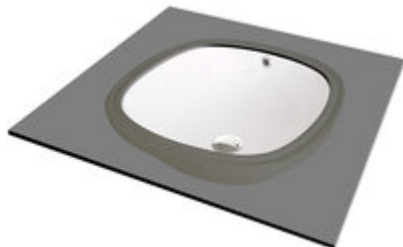

ALPINIA

Ceramic washbasin, undermount

Product code: CGA_6U4U

EAN: 5907650831419

Color: white

Warranty [years]: 10

Finish	white
Material	ceramic
Installation method	undermount
Width [mm]	380
Length [mm]	380
Height [mm]	192
Depth [mm]	145

Features:

- Hard and durable ceramics does not lose its properties with long use
- Antibacterial coating, preventing the growth of microorganisms
- Dedicated cleaning agent, safe for cleaned surfaces