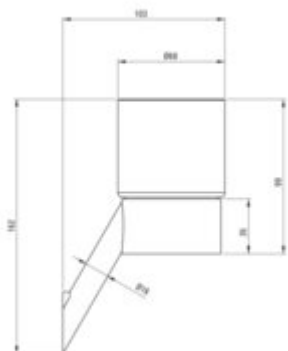

SILIA

Tumbler, wall-mounted

Product code: ADI_N911

EAN: 5907650812012

Color: nero

Warranty [years]: 2

bathroom accessories

Finish	nero
Surface type	matte
Material	brass, glass
Height [mm]	162
Width [mm]	68
Depth [mm]	103
Mounting kit included	yes