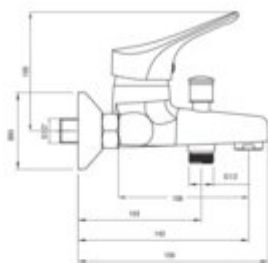

JOKO

Bath mixer, wall-mounted

Product code: BOJ_010M

EAN: 5908212008386

Color: chrome

Warranty [years]: 5

Mixer

Finish	chrome
Material	brass
Mixer type	single-handle, mixer
Installation method	wall-mounted
Flow class [l/min]	A <= 15 (9.1 - 15)
Acoustic group [dB]	I (x <= 20)

Mixer cartridge

Ceramic cartridge size	40 mm

Spout

Spout type	still
Mixer spout range [mm]	143
Material	brass

Function switch

Switch type	pressure

Aerator

Aerator type	honeycomb
Aerator size	M24

Features:

- Cleaning agent for fixtures in all colors available