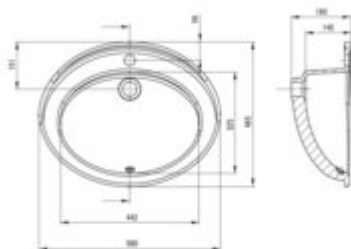

Features:

- Hard and durable ceramics does not lose its properties with long use
- Antibacterial coating, preventing the growth of microorganisms
- Dedicated cleaning agent, safe for cleaned surfaces
- Only the best materials, the quality of which has been confirmed by laboratory tests