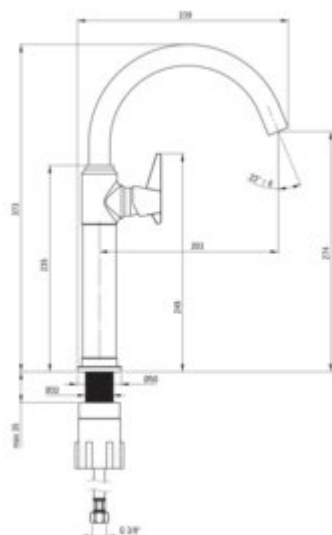

TEMISTO

Washbasin tap, tall

Product code: BQT_N20K

EAN: 5907650827559

Color: nero

Warranty [years]: 7

Mixer

Finish	nero
Material	brass
Mixer type	single-handle, mixer
Installation method	standing
Total mixer height [mm]	373
Flow class [l/min]	Z - 4-9 l/min
Acoustic group [dB]	I (x <= 20)

Mixer cartridge

Ceramic cartridge size	25 mm
------------------------	-------

Spout

Spout type	swivel
Mixer spout range [mm]	203
Material	stainless steel

Aerator

Aerator type	honeycomb, swivel
Aerator size	M18.5

Connecting hose

Length [mm]	450
Installation thread	3/8"
Connection thread	M10

Features:

- Deante Design Studio Collection
- Design that connects the past with the future
- Hand-crafted elements
- Innovative, durable and easy to clean Nero coating
- The mixer body is made of the highest quality brass
- 45 cm connection hoses included
- The mixer is equipped with a stream aerator
- The movable aerator allows you to direct the water stream
- The lever on the side makes it easier to keep the spout clean
- Z flow class (4-9 l/min) allowing for water consumption reduction
- The mounting sleeve facilitates the installation of the mixer
- we recommend buying a universal plug in the color of the mixer
- Cleaning agent for fixtures in all colors available