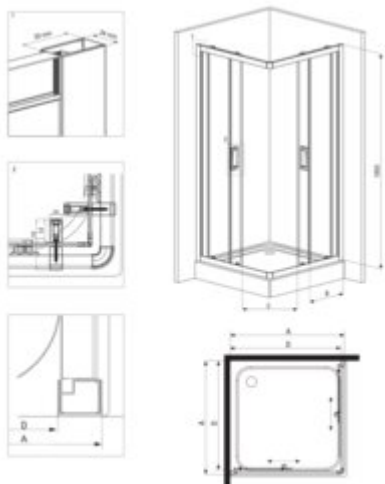

FUNKIA
Shower cabin, square

Product code: KYC_441K
EAN: 5908212008751
Color: chrome
Warranty [years]: 5

Model	Size	A [mm]	B [mm]	C [mm]	D [mm]
KYC 441K	900x900	190	190	330	385
KYC 441K	900x900	895	895	330	440

Finish	chrome
Shape	square
Width [mm]	900
Length [mm]	900
Height [mm]	1850
Glass finish	graphite
Glass thickness [mm]	5
Side dimension [mm]	895
Adjustment range from [mm]	-10
Masking of assembly elements	yes
Profiles levelling the curvature of the walls	yes
Silent closing	yes
Installation without shower tray possible	yes
Detachable lower rollers	yes

Features:

- Only the best materials, the quality of which has been confirmed by laboratory tests
- Safe and durable tempered glass
- Bottom rollers allow for the door detachment and easier product care
- Covering of assembly elements
- Possibility to install the cabin without a shower tray, directly on the tiles
- Dedicated cleaning agent, safe for cleaned surfaces
- Profiles leveling the curvature of the walls
- Resistance to impacts, chemicals and stains in accordance with PN-EN 14428+A1:2008 norm, c
- Enclosure sold without the tray