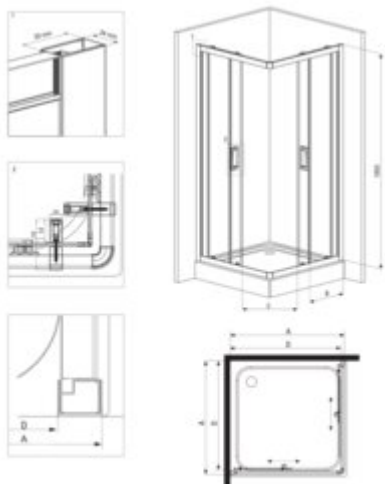

FUNKIA
Shower cabin, square

Product code: KYC_642K

EAN: 5908212008775

Color: chrome

Warranty [years]: 5

Model	Size	A [mm]	B [mm]	C [mm]	D [mm]
KYC 642K	800x800	795	795	330	385
KYC 642K	900x900	895	895	380	435

Finish	chrome
Shape	square
Width [mm]	800
Length [mm]	800
Height [mm]	1850
Glass finish	frosted
Glass thickness [mm]	5
Side dimension [mm]	795
Adjustment range from [mm]	-10
Masking of assembly elements	yes
Profiles levelling the curvature of the walls	yes
Silent closing	yes
Installation without shower tray possible	yes
Detachable lower rollers	yes

Features:

- Only the best materials, the quality of which has been confirmed by laboratory tests
- Safe and durable tempered glass
- Bottom rollers allow for the door detachment and easier product care
- Covering of assembly elements
- Possibility to install the cabin without a shower tray, directly on the tiles
- Dedicated cleaning agent, safe for cleaned surfaces
- Profiles leveling the curvature of the walls
- Resistance to impacts, chemicals and stains in accordance with PN-EN 14428+A1:2008 norm, c
- Enclosure sold without the tray