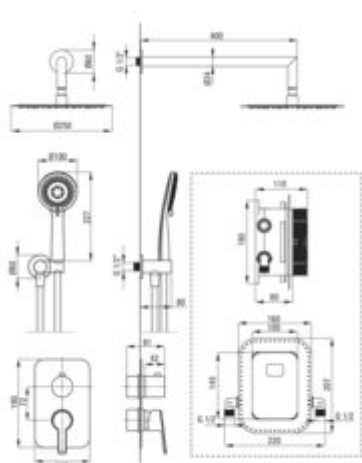

ARNIKA
Concealed shower set, with mixer
BOX

Product code: BXYZDQAM
EAN: 5907650817765
Color: titanium
Warranty [years]: 7

Mixer (BXY_X44M)

Mixer type	Concealed BOX, mixer
Installation method	concealed
Flow class [l/min]	B <= 25.2 (19.9 - 25.2)
Acoustic group [dB]	I (x <= 20)

Mixer (BXY_DQAM)

Mixer type	Concealed BOX
Installation method	concealed

Spout

Spout type	still
Range of shower/ bath spout [mm]	388

Shower overhead

Shape	round
Material	brass
Diameter [mm]	250
Anti-calc	yes
Number of functions	1
Stream type	rain

Hand shower

Number of functions	3
Anti-calc	yes
Stream type	rain, mixed, hydromassage

Hose

Length [mm]	1500
Braid material	PVC
Anti-twist	1

Angled hose connector

Finish	titanium
Connection type	for the hose with hand shower holder
Shape	round
Material	brass
Connection thread	yes
Concealed mounting	yes

Features:

- Deante Design Studio Collection
- Innovative, durable and easy to clean Titanium coating
- Anti-twist system, preventing the hose from twisting
- Durable hose ends made of brass
- The hand shower with Anti-calc system facilitates the removal of limescale
- Anti-calc system facilitating the removal of limescale deposits
- 3-function hand shower
- Flush-mounted installation ensures the aesthetics of the bathroom
- Convenient installation - you can install the BOX now and choose external elements at any
- The best materials guarantee durability and reliability of the product
- Timelessness and unlimited creative possibilities
- Complementarity and comprehensiveness of the offer
- Dedicated cleaning agent, safe for cleaned surfaces