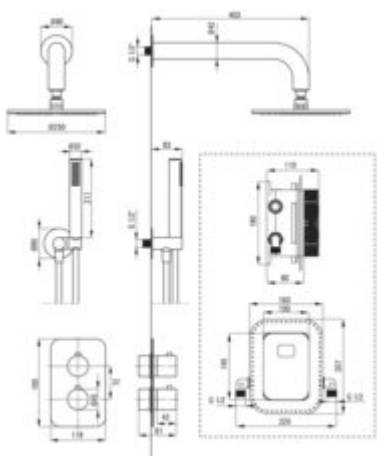

BOX

Concealed shower set, with thermostatic BOX

Product code: BXYAEBT

EAN: 5908027200845

Color: bianco

Warranty [years]: 7

Mixer (BXY_X44T)

| | |
|---------------------|-----------------------------|
| Mixer type | Concealed BOX, thermostatic |
| Installation method | concealed |
| Flow class [l/min] | S - 15.1-19.8 l/min |
| Acoustic group [dB] | I (x <= 20) |

Mixer (BXY_AEBT)

| | |
|---------------------|---------------|
| Mixer type | Concealed BOX |
| Installation method | concealed |

Spout

| | |
|----------------------------------|-------|
| Spout type | still |
| Range of shower/ bath spout [mm] | 382 |

Shower overhead

| | |
|---------------------|-------|
| Shape | round |
| Material | brass |
| Diameter [mm] | 250 |
| Anti-calc | yes |
| Number of functions | 1 |

Hand shower

| | |
|---------------------|----------|
| Number of functions | 1 |
| Anti-calc | yes |
| Stream type | rain |
| Additional features | cool-out |

Hose

| | |
|----------------|------|
| Length [mm] | 1500 |
| Braid material | PVC |
| Anti-twist | 1 |

Angled hose connector

| | |
|--------------------|--------------------------------------|
| Finish | bianco |
| Connection type | for the hose with hand shower holder |
| Shape | round |
| Material | brass |
| Connection thread | yes |
| Concealed mounting | yes |