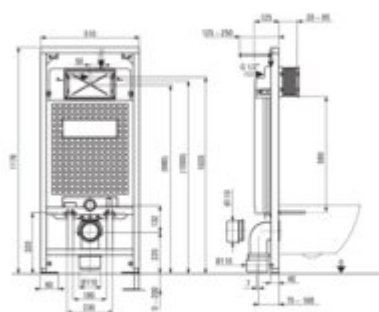

## Toilet set, concealed

**Product code:** CDZT6ZPW

**EAN:** 5907650849254

**Color:** titanium, white

**Warranty [years]:** 10

### Concealed toilet frame

Frame height adjustment [mm]	200
Tank capacity [l]	9
Double flushing [l]	3/6
Designated for light casing	yes
Designated for installation in front of the load-bearing wall	yes
Connection valve G1/2"	yes
Silent flushing and filling	yes
Mounting bolts spacing 180 mm and 230 mm	yes