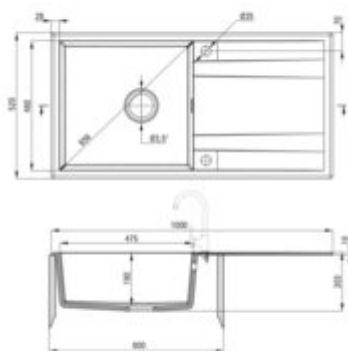

Product code: ZQE_G713

EAN: 5907650874201

Color: metallic graphite

Warranty [years]: 18

Sink

Finish	metallic graphite
Surface type	matte
Material	granite
Installation method	inset
Number of bowls	1
Minimum cabinet width [mm]	600
Width [mm]	520
Length [mm]	1000
Height [mm]	203
Bowl depth [mm]	190
Cut-out Length [mm]	980
Cut-out Width [mm]	500
Reversible	yes
Equipped with accessories	yes
Drain diameter	3.5"
Number of holes	2

Sink waste kit

Finish	nero
Plug type	automatic, with a button
Low siphon/ Space saver	yes
possibility to connect a dishwasher/ washing machine	yes

Features:

- Properties of Deante granite: resistance to impact, high temperature, discoloration, therm
- Longest, 18 years warranty
- The sink is equipped with fittings with a connection to the dishwasher
- Hydrophobic properties repel water molecules
- The exceptionally spacious and deep bowl will even accommodate trays taken out of the oven
- Possibility to buy a sponge hook that fits perfectly with this model.
- Possibility to buy a cloth rail that fits perfectly with this model
- Reversible sink - possibility to install the bowl on the left or the right side
- Dedicated cleaning agent, safe for cleaned surfaces
- Space-saving siphon which facilitates e.g. sorting waste
- The finish enriched with silver ions adds antiseptic properties
- Strainer uniformly dyed in mass
- Automatic plug activated with a CLICK button
- Deante Design Studio Collection