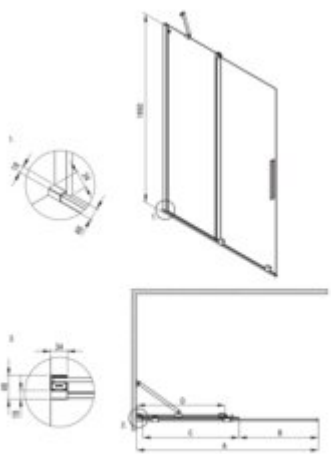

## Shower wall, walk-in

**Product code:** KTJ\_F34R

**EAN:** 5907650881384

**Color:** brushed steel

**Warranty [years]:** 5

Model	Size	A (mm)	B (mm)	C (mm)	D (mm)
KTJ K30R	800x1950	780-800	310	420	370
KTJ K30R	900x1950	880-900	360	470	420
KTJ K30R	1000x1950	980-1000	410	520	470
KTJ K30R	1200x1950	1180-1200	510	620	570
KTJ K34R	1400x1950	1380-1400	610	720	670

Width [mm]	1400
Height [mm]	1950
Glass finish	transparent
Glass thickness [mm]	6
Active cover	yes
Side dimension [mm]	1400
Railings	short to perpendicular wall/long to parallel wall
Reversible doors	yes
Installation without shower tray possible	yes

### Features:

- Safe and durable tempered glass
- Possibility to install the cabin without a shower tray, directly on the tiles
- Hydrophobic Active-Cover coating that makes it easier for water to run off the glass
- Dedicated to Active Cover surfaces
- Only the best materials, the quality of which has been confirmed by laboratory tests
- Reversible door that allows the cabin to be mounted on the right or left side
- The set includes two rails - short and long
- Resistance to impacts, chemicals and stains in accordance with PN-EN 14428+A1:2008 norm, c
- Can be combined with a second sliding wall and the Prizma walk-in shower wall
- Possibility of mounting the cabin directly on tiles or on Correo granite (KQR) and Kerria Plus acrylic (KTS) shower trays
- Free combination of elements
- Innovative and easy to maintain brushed steel coating