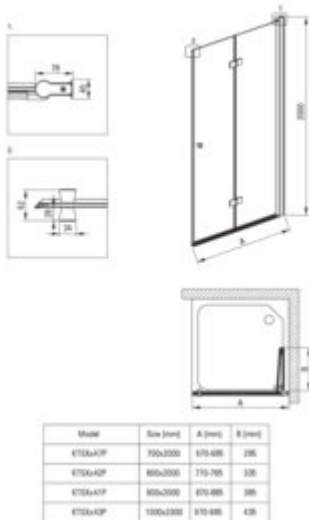

KERRIA PLUS

Shower cabin, square

Product code: KKN0X08X08

EAN: 5907650884354

Color: chrome

Warranty [years]: 5

Showe cabin

Side dimension [mm]	785
---------------------	-----

Shower door

Finish	chrome
Width [mm]	800
Height [mm]	2000
Glass finish	transparent
Glass thickness [mm]	6
Active cover installation	yes
	to be completed with KTS doors , to be completed with KTS walk-in
Side dimension [mm]	785
Adjustment range from [mm]	-10
Masking of assembly elements	yes
Profiles levelling the curvature of the walls	yes
Holders	with safety
Tempered glass TOTAL WHITE	yes
Reversible doors	yes
Silent closing	yes
Installation without shower tray possible	yes
Lifting hinges	yes
Hinges flush with the glass	yes

Features:

- Profiles leveling the curvature of the walls
- Hinges in the plane of the glass
- Active Cover coating
- Possibility to install the cabin without a shower tray, directly on the tiles
- Dedicated to Active Cover surfaces
- TOTALWHITE transparent glass
- Safe and durable tempered glass
- Reversible door that allows the cabin to be mounted on the right or left side
- Covering of assembly elements
- Precise door closing through lifting hinges
- Resistance to impacts, chemicals and stains in accordance with PN-EN 14428+A1:2008 norm, c
- Only the best materials, the quality of which has been confirmed by laboratory tests
- Dedicated cleaning agent, safe for cleaned surfaces