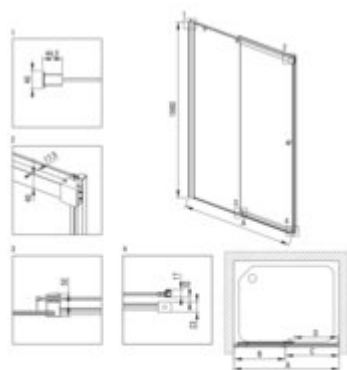

KERRIA PLUS Shower doors

Product code: KTSPN12P

EAN: 5907650820697

Color: nero

Warranty [years]: 5

Shower door

Finish	nero
Width [mm]	1200
Height [mm]	2000
Glass finish	transparent
Glass thickness [mm]	6
Active cover installation	yes
Masking of assembly elements	to be completed with KTS walk-in
Profiles levelling the curvature of the walls	yes
Holders	with safety
Tempered glass TOTAL WHITE	yes
Reversible doors	yes
Silent closing	yes
Installation without shower tray possible	yes
Lifting hinges	no
Hinges flush with the glass	no
possibility to cut the upper guide and threshold strip	yes
Showe cabin	
Side dimension [mm]	1210

Features:

- Hydrophobic Active-Cover coating that makes it easier for water to run off the glass
- Covering of assembly elements
- TOTALWHITE transparent glass
- Profiles leveling the curvature of the walls
- Safe and durable tempered glass
- Dedicated cleaning agent, safe for cleaned surfaces
- Dedicated to Active Cover surfaces
- Reversible door that allows the cabin to be mounted on the right or left side
- The profile system makes it possible to reduce the curvature of the walls
- Only the best materials, the quality of which has been confirmed by laboratory tests
- Precise door closing through lifting hinges
- Resistance to impacts, chemicals and stains in accordance with PN-EN 14428+A1:2008 norm, c
- The shower enclosure can be installed directly on tiles or on Correo (KQR) granite shower trays as well as Kerria Plus (KTS) and Silia (KSKA) acrylic shower trays.