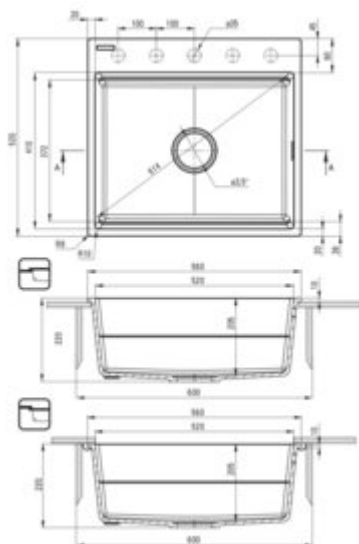

#### Sink

Finish	alabaster
Surface type	matte
Material	granite
Installation method	inset, undermount, flush
Number of bowls	1
Minimum cabinet width [mm]	600
Width [mm]	520
Length [mm]	560
Height [mm]	220
Bowl depth [mm]	205
Cut-out Length [mm]	540
Cut-out Width [mm]	500
Cut-out Length [mm]	520
Cut-out Width [mm]	410
Equipped with accessories	yes
Drain diameter	3.5"
Number of pre-drilled holes	5