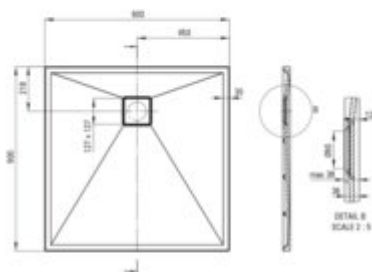

CORREO

Granite shower tray, square

Product code: KQR_S41B

EAN: 5908212095799

Color: metallic grey

Warranty [years]: 10

Finish	metallic grey
Material	granite
Shape	square
Width [mm]	900
Length [mm]	900
Height [mm]	36
Installation method	directly on the spout, on the floor level, on the construction material support
Drain diameter	90
possibility to cut to size	yes
Hydrophobicity	yes

Features:

- Properties of Deante granite: resistance to impact, high temperature, discoloration, therm
- Hydrophobic properties repel water molecules
- The finish enriched with silver ions adds antiseptic properties
- For installation at floor level, directly on the screed or supported by construction mater
- Possibility of cutting the granite shower tray
- Warning! The NHC_029C siphon fits this shower tray
- Warning! The NHC_029D siphon fits this shower tray
- Dedicated cleaning agent, safe for cleaned surfaces
- Only the best materials, the quality of which has been confirmed by laboratory tests
- Anti-slip properties of granite shower trays