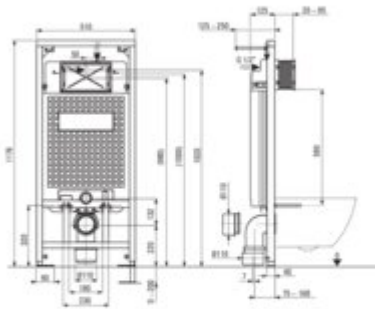

BLUR

Toilet set, concealed

Product code: CDZT6ZPW
EAN: 5907650849254
Color: titanium, white
Warranty [years]: 10

Concealed toilet frame

Frame height adjustment [mm]	200
Tank capacity [l]	9
Double flushing [l]	3/6
Designated for light casing	yes
Designated for installation in front of the load-bearing wall	yes
Connection valve G1/2"	yes
Silent flushing and filling	yes
Mounting bolts spacing 180 mm and 230 mm	yes

Toilet bowl

Finish	white
Type	wall-mounted
Rim type	rimless
Hidden mountings	yes

Toilet seat

Slow-close toilet seat	yes
Slim toilet seat	yes
Quick seat detachment	yes
Antibacterial	yes

Flush button

Finish	titanium
Surface type	matte
Button type	duple

Features:

- Innovative concealed frame
- Dual button, allowing adjustment of the amount of water used for flushing
- Hard and durable ceramics does not lose its properties with long use
- Antibacterial coating, preventing the growth of microorganisms
- Rimless bowl for easy cleaning and hygiene
- Soft-closing toilet seat
- Mounting system with hidden fixings
- Hygienic certificate of the National Institute of Hygiene confirming the product's compliance
- Dedicated cleaning agent, safe for cleaned surfaces