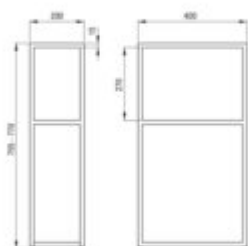

CORREO
Bathroom tower

Product code: CKC_N20A

EAN: 5908212099087

Color: nero

Warranty [years]: 2

Finish	nero
Surface type	matte
Installation method	standing
Width [mm]	400
Length [mm]	200
Height [mm]	760
Material	stainless steel
Reversible	yes
Adjustable feet	yes
Mounting kit included	yes
Shelves sold separately	yes
Freedom of combining elements	yes