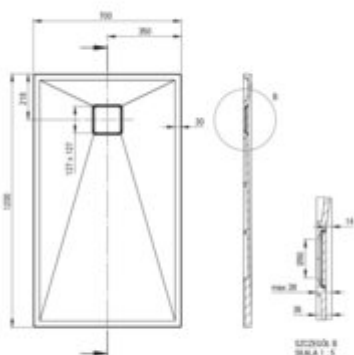

CORREO Granite shower tray, rectangular

Product code: KQR_N73B

EAN: 5907650837381

Color: nero

Warranty [years]: 10

Finish	nero
Material	granite
Shape	rectangular
Width [mm]	700
Length [mm]	1200
Height [mm]	36
Installation method	directly on the spout, on the construction material support, on the floor level
Drain diameter	90
possibility to cut to size	yes
Hydrophobicity	yes

Features:

- Properties of Deante granite: resistance to impact, high temperature, discoloration, therm
- Hydrophobic properties repel water molecules
- For installation at floor level, directly on the screed or supported by construction mater
- Possibility of cutting the granite shower tray
- Warning! The NHC_029C siphon fits this shower tray
- Warning! The NHC_029D siphon fits this shower tray
- Dedicated cleaning agent, safe for cleaned surfaces
- Only the best materials, the quality of which has been confirmed by laboratory tests
- Anti-slip properties of granite shower trays
- The finish enriched with silver ions adds antiseptic properties