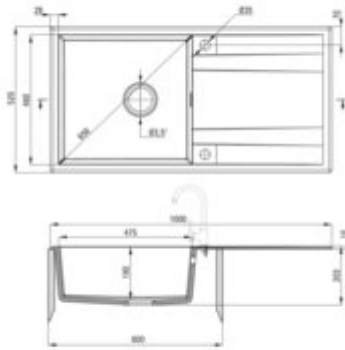

Product code: ZQE_T713

EAN: 5907650874232

Color: anthracite metallic

Warranty [years]: 18

Sink

Finish	anthracite metallic
Surface type	matte
Material	granite
Installation method	inset
Number of bowls	1
Minimum cabinet width [mm]	600
Width [mm]	520
Length [mm]	1000
Height [mm]	203
Bowl depth [mm]	190
Cut-out Length [mm]	980
Cut-out Width [mm]	500
Reversible	yes
Equipped with accessories	yes
Drain diameter	3.5"
Number of holes	2

Sink waste kit

Finish	steel
Plug type	automatic, with a button
Low siphon/ Space saver	yes
possibility to connect a dishwasher/ washing machine	yes

Features:

- Deante Design Studio Collection
- Properties of Deante granite: resistance to impact, high temperature, discoloration, therm
- Longest, 18 years warranty
- The sink is equipped with fittings with a connection to the dishwasher
- Hydrophobic properties repel water molecules
- The finish enriched with silver ions adds antiseptic properties
- The exceptionally spacious and deep bowl will even accommodate trays taken out of the oven
- Possibility to buy a sponge hook that fits perfectly with this model.
- Possibility to buy a cloth rail that fits perfectly with this model
- Reversible sink - possibility to install the bowl on the left or the right side
- Dedicated cleaning agent, safe for cleaned surfaces
- Space-saving siphon which facilitates e.g. sorting waste
- Automatic plug activated with a CLICK button