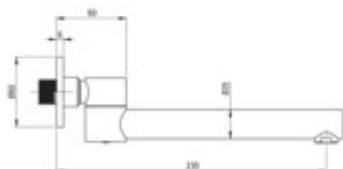

## Bathtub spout, foldable

Product code: NAC\_087K

EAN: 5907650815310

Color: chrome

Warranty [years]: 2

### Aerator

Aerator type	honeycomb
Stream type	aerated
Aerator size	M20
Thread type	external

### Spout

Finish	chrome
Spout type	bath and washbasin
Material	brass
Spout type	foldable
Range of shower/ bath spout [mm]	230
Spout length [mm]	244
aerator	yes
Concealed mounting	yes
Additional features	dodatkowy aerator umywalkowy w komplecie