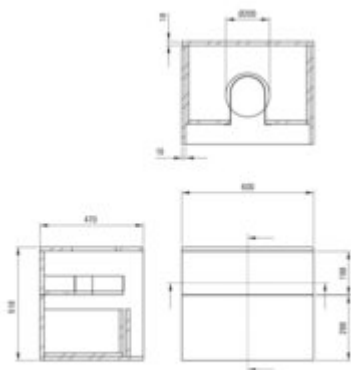

PRIZMA

Bathroom vanity, with granit washbasin

Product code: SDKB6SAU4S

EAN: 5908212004173

Color: cashmere

Warranty [years]: 2

Furniture

Finish	cashmere
Installation method	wall-mounted
Width [mm]	600
Height [mm]	520
Depth [mm]	470
Material	MDF, particle board
Mounting kit included	no