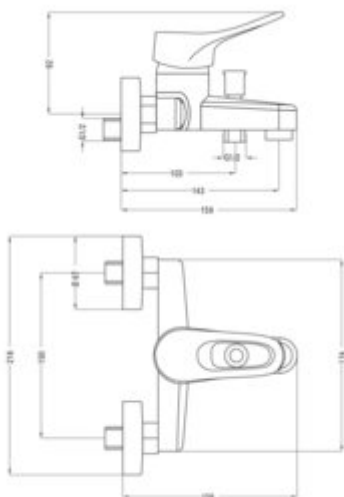

## Bath mixer, wall-mounted

Product code: BOW\_010M

EAN: 5908212060940

Color: chrome

Warranty [years]: 5

### Mixer cartridge

Ceramic cartridge size	40 mm
------------------------	-------

### Spout

Spout type	still
Mixer spout range [mm]	143
Material	brass

### Aerator

Aerator type	honeycomb
Aerator size	M24