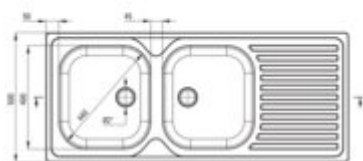

Product code: ZEU_0210

EAN: 5908212005590

Color: satin

Warranty [years]: 2

Sink

Finish	satin
Surface type	smooth, satin
Material	steel 201
Installation method	inset
Number of bowls	2
Minimum cabinet width [mm]	800
Width [mm]	500
Length [mm]	1160
Height [mm]	140
Bowl depth [mm]	140
2nd bowl depth [mm]	140
Cut-out Length [mm]	1145
Cut-out Width [mm]	480
Reversible	yes
Equipped with accessories	yes
Drain diameter	2"

Sink waste kit

Finish	steel
Plug type	manual
Low siphon/ Space saver	yes
possibility to connect a dishwasher/ washing machine	yes

Features:

- High-strength stainless steel
- The sink is equipped with fittings with a connection to the dishwasher
- Natural antiseptic properties of steel
- Dedicated cleaning agent, safe for cleaned surfaces
- Reversible sink - possibility to install the bowl on the left or the right side
- Self-drilling tap hole - without voiding the warranty.