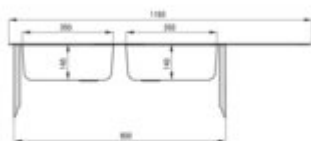

Product code: ZEU_0210

EAN: 5908212005590

Color: satin

Warranty [years]: 2

Sink

Finish	satin
Surface type	smooth, satin
Material	steel 201
Installation method	inset
Number of bowls	2
Minimum cabinet width [mm]	800
Width [mm]	500
Length [mm]	1160
Height [mm]	140
Bowl depth [mm]	140
2nd bowl depth [mm]	140
Cut-out Length [mm]	1145
Cut-out Width [mm]	480
Reversible	yes
Equipped with accessories	yes
Drain diameter	2"

Sink waste kit

Finish	steel
Plug type	manual
Low siphon/ Space saver	yes
possibility to connect a dishwasher/ washing machine	yes

Features:

- High-strength stainless steel
- The sink is equipped with fittings with a connection to the dishwasher
- Natural antiseptic properties of steel
- Dedicated cleaning agent, safe for cleaned surfaces
- Reversible sink - possibility to install the bowl on the left or the right side
- Self-drilling tap hole - without voiding the warranty.