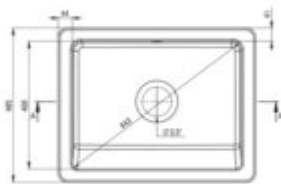

SABOR Ceramic sink, 1-bowl

Product code: ZCB_610H

EAN: 5907650861065

Color: white

Warranty [years]: 2

Sink

Finish	white
Surface type	shine
Material	ceramic
Installation method	inset, farmhouse
Number of bowls	1
Minimum cabinet width [mm]	600
Width [mm]	485
Length [mm]	615
Height [mm]	200
Bowl depth [mm]	185
Equipped with accessories	yes
Drain diameter	3.5"

Sink waste kit

Finish	steel
Plug type	manual
Low siphon/ Space saver	yes
possibility to connect a dishwasher/ washing machine	yes

Features:

- The sink is equipped with fittings with a connection to the dishwasher
- Hard and durable ceramics does not lose its properties with long use
- Space-saving siphon which facilitates e.g. sorting waste
- Dedicated cleaning agent, safe for cleaned surfaces