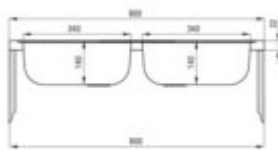

### Sink

Finish	satin
Surface type	satin
Material	steel 201
Installation method	lay-on
Number of bowls	2
Minimum cabinet width [mm]	800
Width [mm]	500
Length [mm]	800
Height [mm]	140
Bowl depth [mm]	140
2nd bowl depth [mm]	140
Reversible	no
Equipped with accessories	yes
Drain diameter	2"