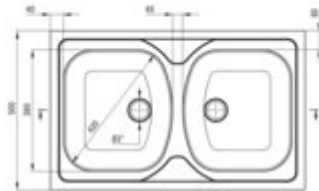

### Sink

Finish	satin
Surface type	satin
Material	steel 201
Installation method	lay-on
Number of bowls	2
Minimum cabinet width [mm]	800
Width [mm]	500
Length [mm]	800
Height [mm]	140
Bowl depth [mm]	140
2nd bowl depth [mm]	140
Reversible	no
Equipped with accessories	yes
Drain diameter	2"