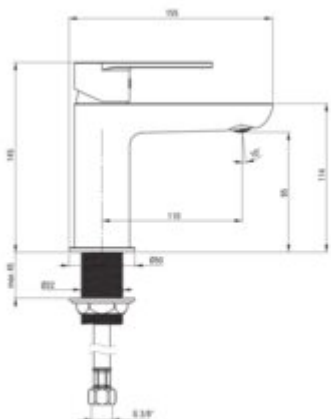

ALPINIA

Washbasin tap

Product code: BGAH020M

EAN: 5908212094822

Color: chrome

Warranty [years]: 7

Mixer

Finish	chrome
Material	brass
Mixer type	single-handle, mixer
Installation method	standing
Total mixer height [mm]	145
Flow class [l/min]	Z - 4-9 l/min
Acoustic group [dB]	I (x <= 20)

Mixer cartridge

Ceramic cartridge size	35 mm
Temperature lock	yes

Spout

Spout type	still
Mixer spout range [mm]	110

Aerator

Aerator type	coin-slot
Aerator size	M24

Connecting hose

Length [mm]	450
Installation thread	3/8"
Connection thread	M10

Features:

- The mounting sleeve facilitates the installation of the mixer
- 45 cm connection hoses included
- Light and subtle design
- The mixer is equipped with a stream aerator
- Z flow class (4-9 l/min) allowing for water consumption reduction
- Only the best materials, the quality of which has been confirmed by laboratory tests
- The mixer body is made of the highest quality brass
- Coin-slot aerator
- Cleaning agent for fixtures in all colors available